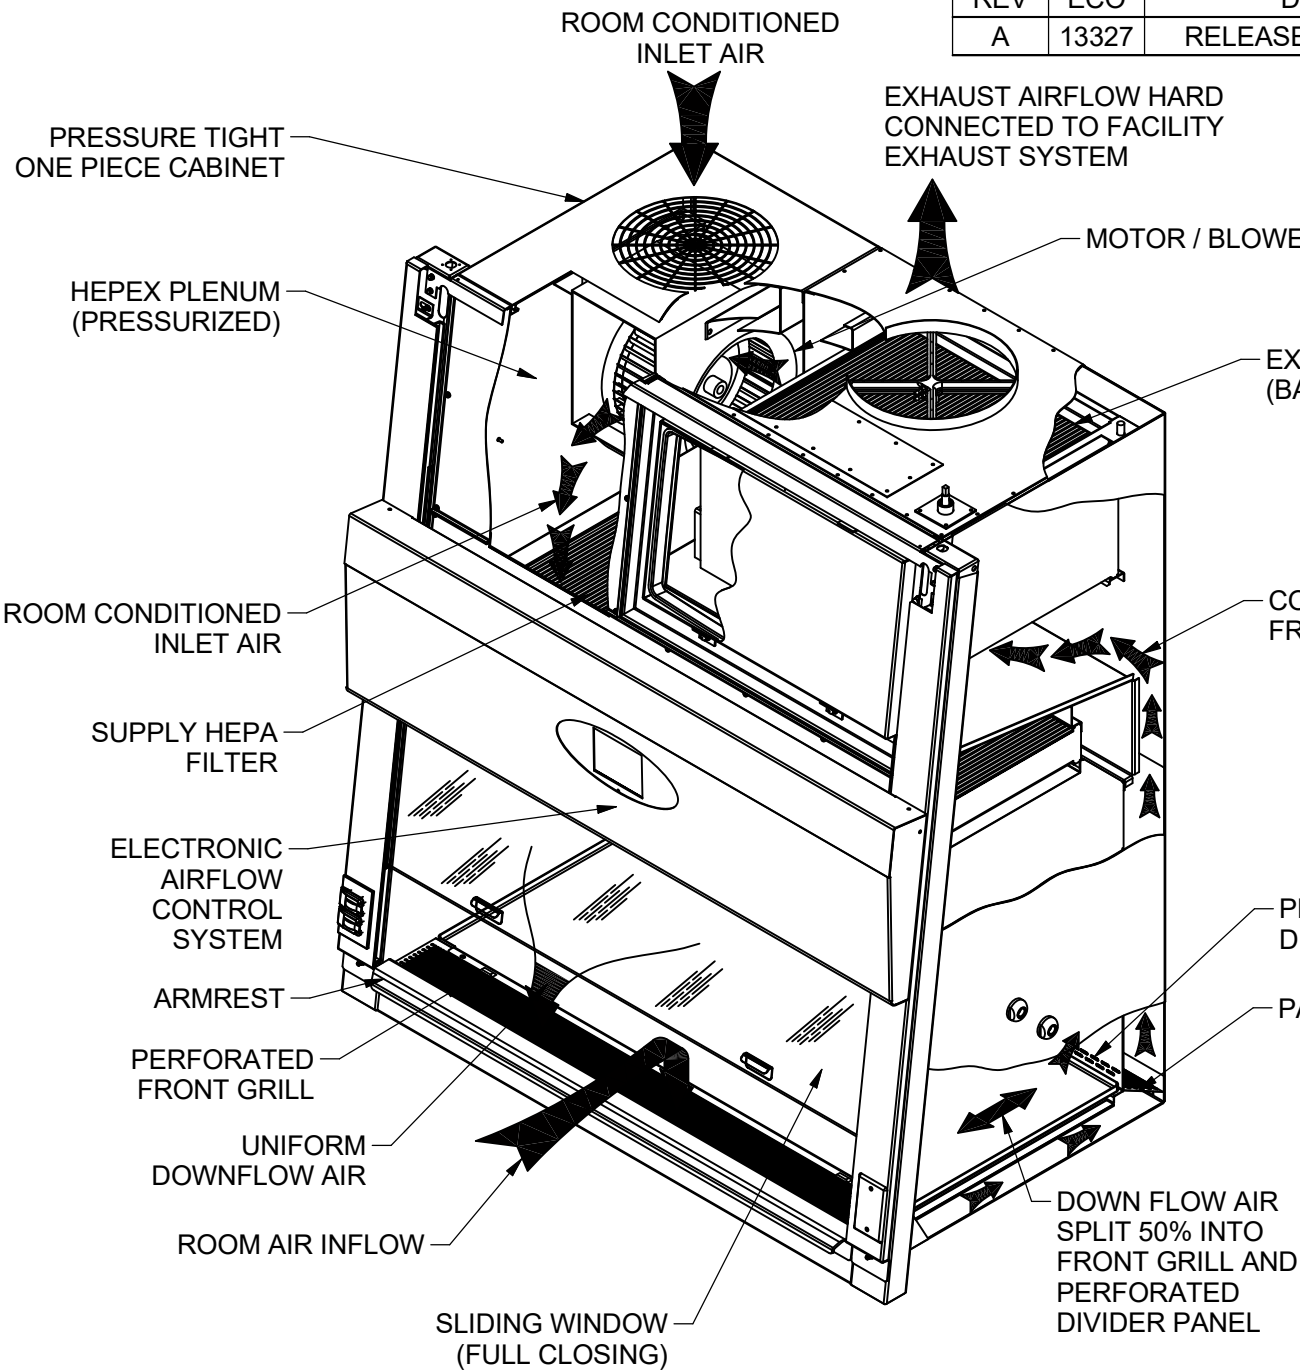

REV	ECO	DESCRIPTION	DATE	DFTM	CHKD
A	13327	RELEASED TO PRODUCTION	4/20/2017	TH	BP

					
TITLE			NU-560 / 565 AIR FLOW SCHEMATIC		
DFTM	DATE	CHKD	SHEET	OF	
TH	4/20/2017	BP	1	1	
DRAWING NUMBER		ACD-19028			A