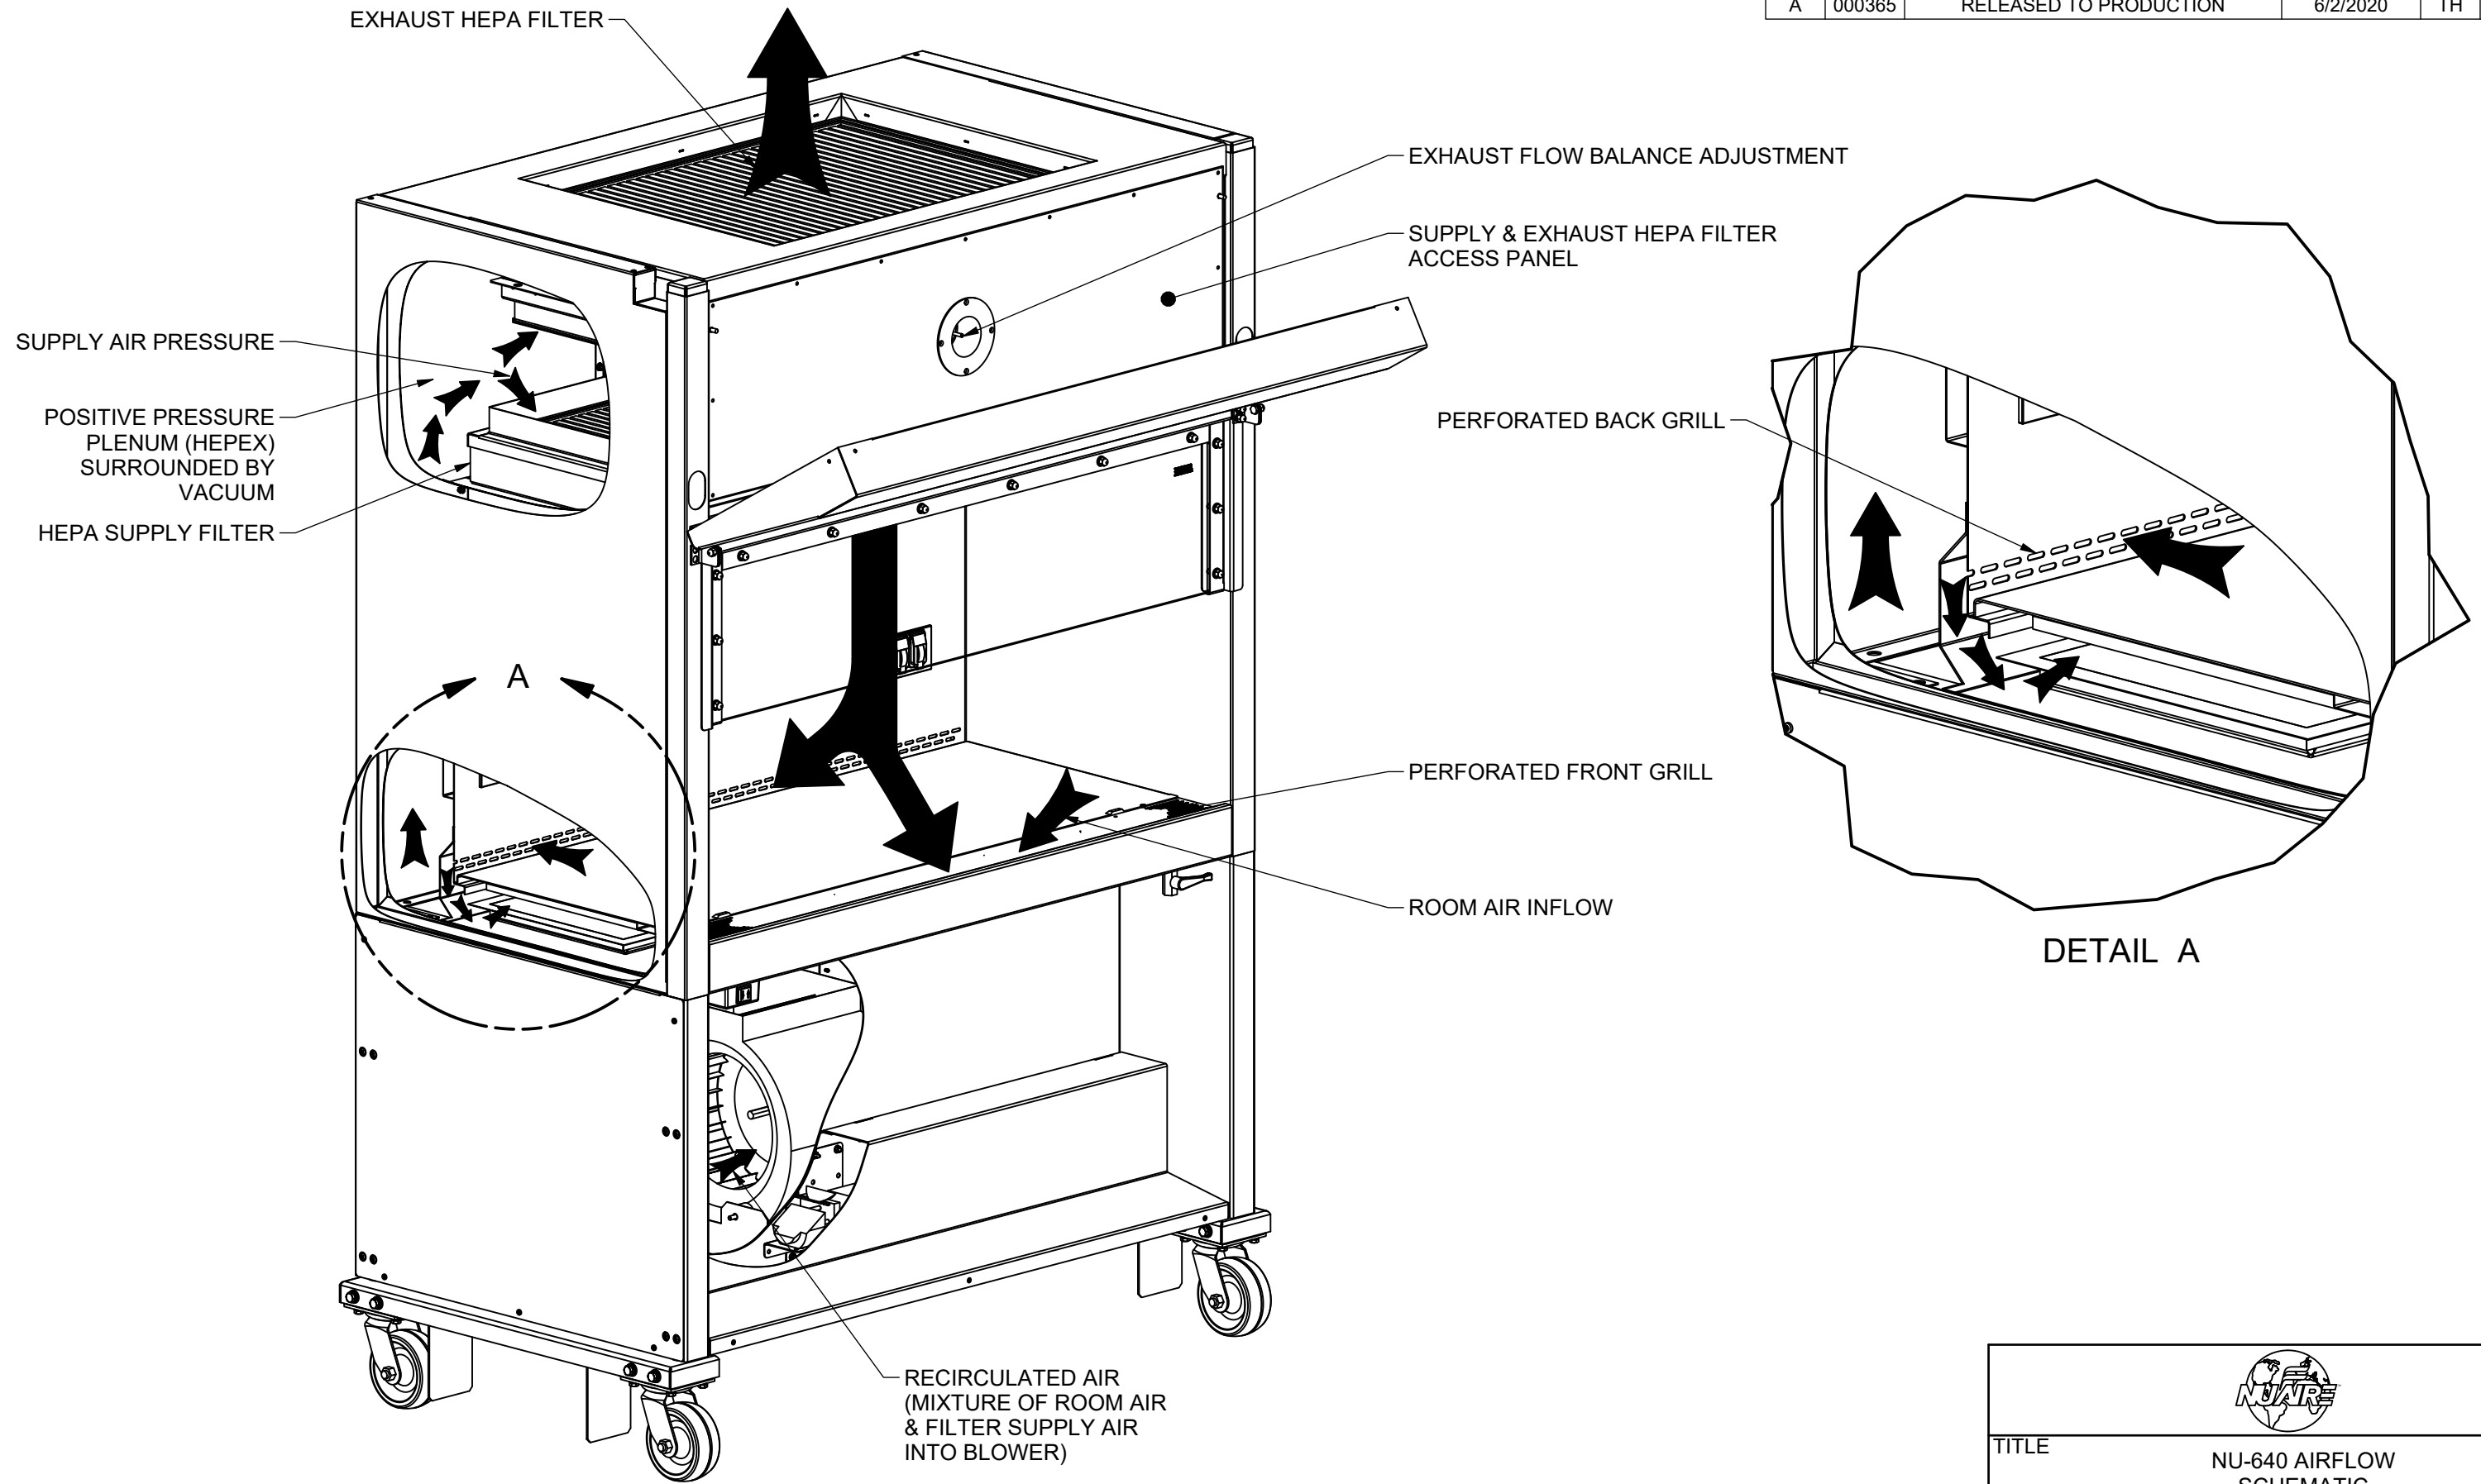

REV	CO	DESCRIPTION	DATE	DFTR	CHKD
A	000365	RELEASED TO PRODUCTION	6/2/2020	TH	MSS

TITLE			NU-640 AIRFLOW SCHEMATIC		
DFTM	DATE	CHKD	SHEET	1	OF 1
TH	6/2/2020	MSS			
DRAWING NUMBER		CD-000031			A